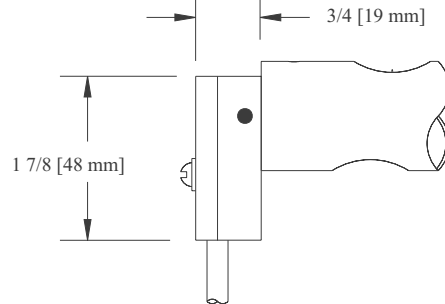

MOUNTING HOLES FOR
#10 SCREWS SPACED ON
1/2" [13 mm] CENTERS

STANDARD MOUNTING BRACKETS

OPTIONAL RIGHT ANGLE CABLE EXIT

ALL DIMENSIONS FOR REFERENCE ONLY

F	RDS SRM	428 8-30-00
REV	CHECKED APPROVED	ECN DATE