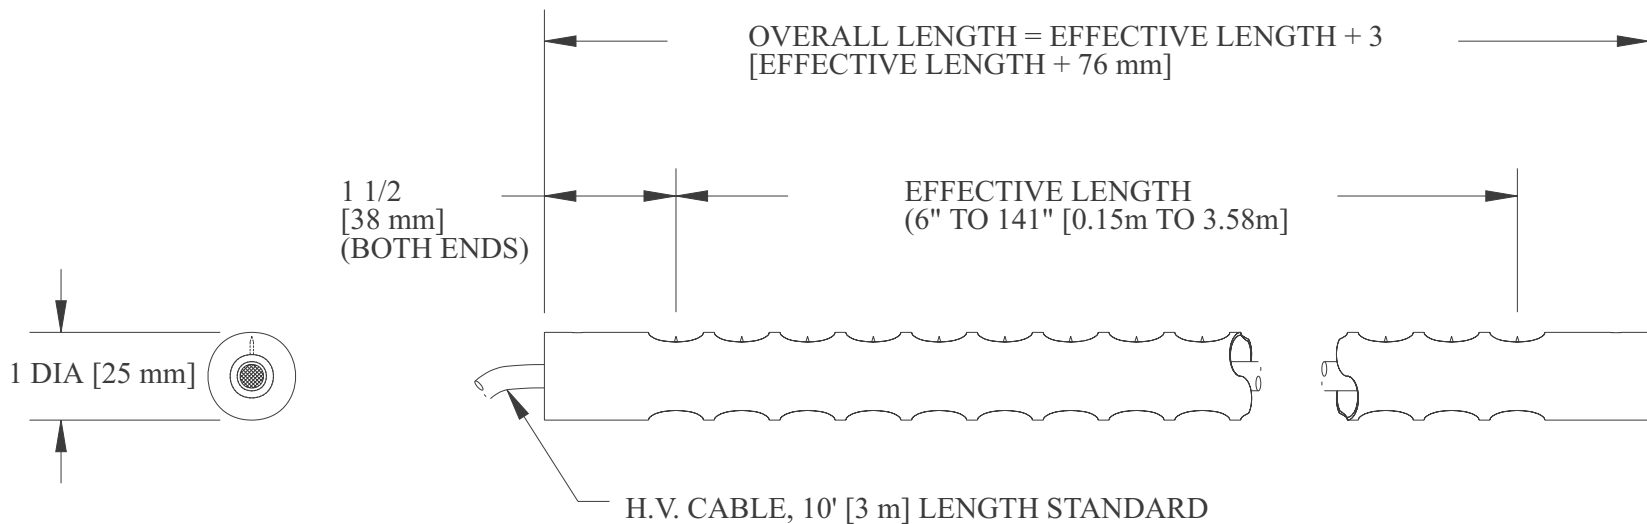

MOUNTING HOLES FOR
#10 SCREWS SPACED ON
1/2" [13 mm] CENTERS

STANDARD MOUNTING BRACKETS

OPTIONAL RIGHT ANGLE CABLE EXIT

ALL DIMENSIONS FOR REFERENCE ONLY

F	RDS SRM	428 8-30-00
REV	CHECKED APPROVED	ECN DATE

the SIMCO company, inc.
2257 NORTH PENN ROAD
HATFIELD, PA 19440-1998

TITLE

ME100 STATIC BAR

DRAWING NUMBER

5000006