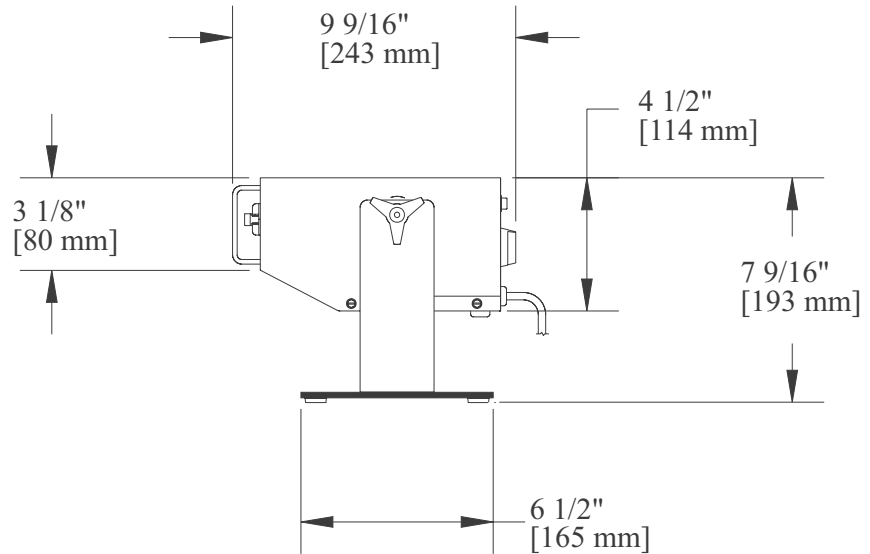

6' [2 M]
POWER CORD

REAR VIEW OF BLOWER

ALL DIMENSIONS FOR REFERENCE ONLY

D REV	MFS SRM	ECN 453 09/14/00
	CHECKED APPROVED	ECN DATE

the SIMCO company, inc.
 2257 NORTH PENN ROAD
 HATFIELD, PA 19440-1998

TITLE

**AEROSTAT
 SENTRY**

DRAWING NUMBER

5000364