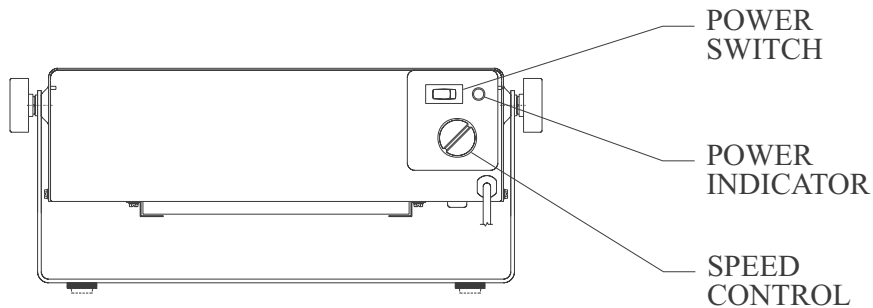

6' [2 M]
POWER CORD

REAR VIEW OF BLOWER

ALL DIMENSIONS FOR REFERENCE ONLY

D REV	MFS SRM	ECN 453 09/14/00
	CHECKED APPROVED	ECN DATE

the SIMCO company, inc.
 2257 NORTH PENN ROAD
 HATFIELD, PA 19440-1998

TITLE

**AEROSTAT
 SENTRY**

DRAWING NUMBER

5000364