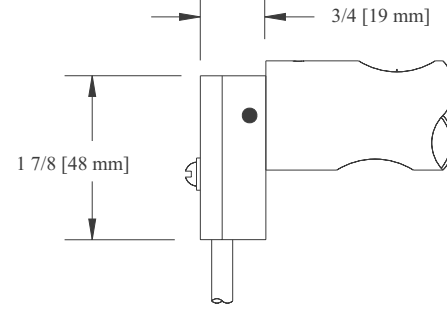

MOUNTING HOLES FOR
#10 SCREWS SPACED ON
1/2" [13 mm] CENTERS

STANDARD MOUNTING BRACKETS

OPTIONAL RIGHT ANGLE CABLE EXIT

ALL DIMENSIONS FOR REFERENCE ONLY

A	MFS SRM	453 9/15/00
REV	CHECKED APPROVED	ECN DATE