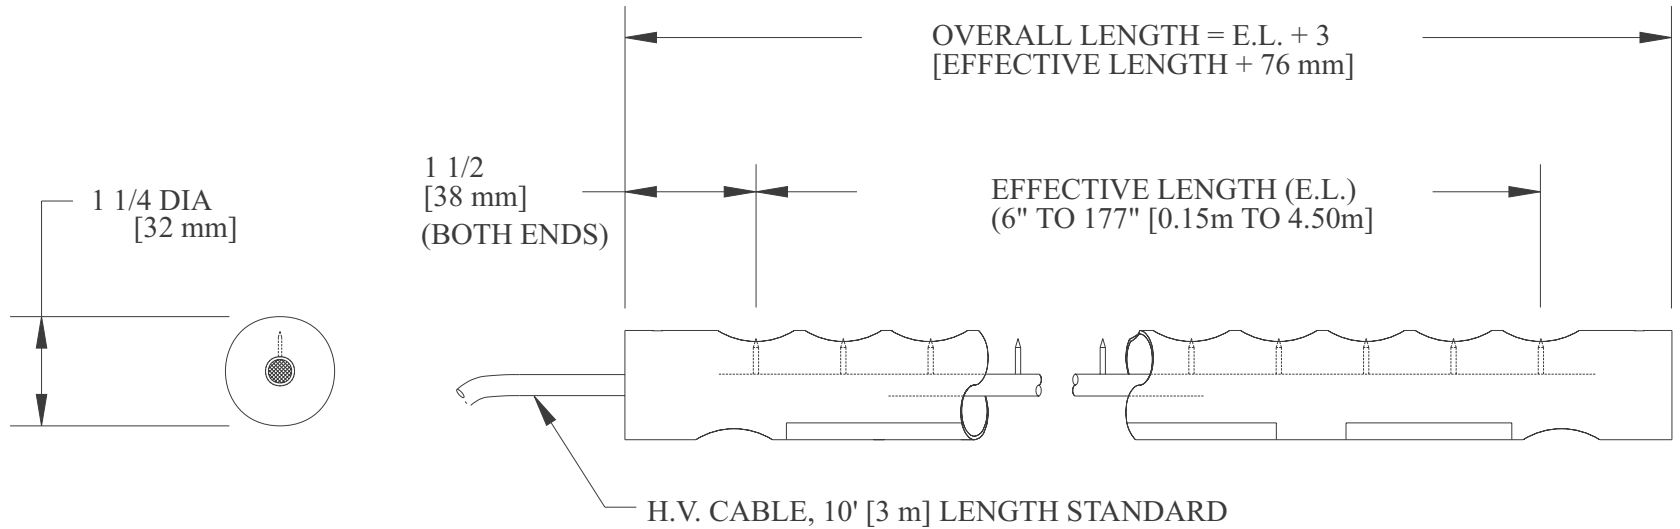

MOUNTING HOLES FOR
#10 SCREWS SPACED ON
1/2" [13 mm] CENTERS

STANDARD MOUNTING BRACKETS

OPTIONAL RIGHT ANGLE CABLE EXIT

ALL DIMENSIONS FOR REFERENCE ONLY

A	MFS SRM	453 9/15/00
REV	CHECKED APPROVED	ECN DATE

the SIMCO company, inc.
2257 NORTH PENN ROAD
HATFIELD, PA 19440-1998

TITLE

MESB-125 STATIC BAR

DRAWING NUMBER

5000100